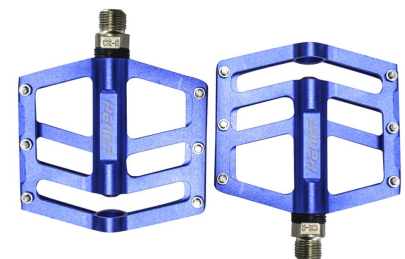

$12.428

STRAP PARA PEDALES
VP-730L

$17.442

PEDALES ALUMINIO
VP-531E

$8.289

PEDALES DE ALUMINIO
MTB VP-469

$9.900

PEDAL PUNTILLAS
RESINA VP
COMPONENTES
VP-335T

$10.965

PEDAL PEDAL
MTB/DOWNHILL
ALUMINIO FPD ELITE
NWL-219

$13.767

PEDALES ALUMINIO
MTB VP-559

$4.168

PEDALES DE ALUMINIO
MTB KENLI HF-601

$16.460

PEDALES DE ALUMINIO
MTB KENLI HF-625

$16.460