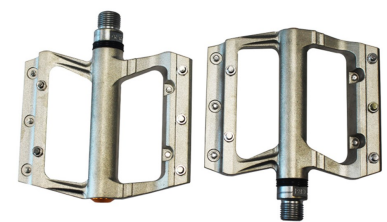

\$5.104

PEDALES DE ALUMINIO
MTB KENLI HF-862C

\$4.990

PEDALES DE ALUMINIO
MTB KENLI HF-882

\$5.217

PEDALES DE ALUMINIO
MTB KENLI HF-895-B

\$12.731

PEDALES DE ALUMINIO
MTB KENLI BC-PD218